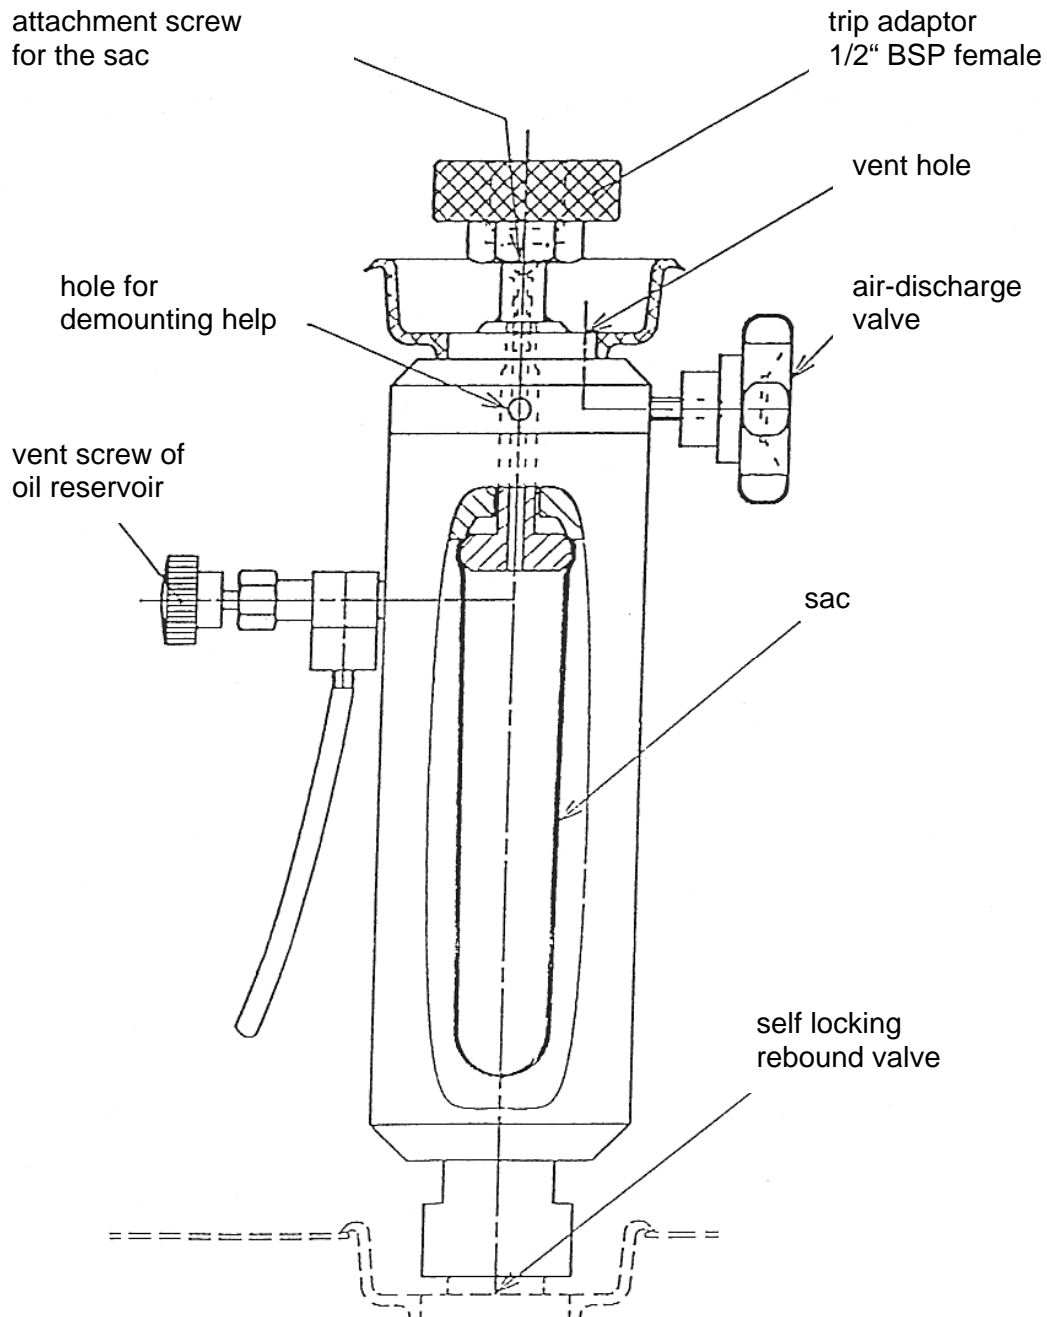

EP-800 Interface / Separator

maximum operating pressure: 800 bar