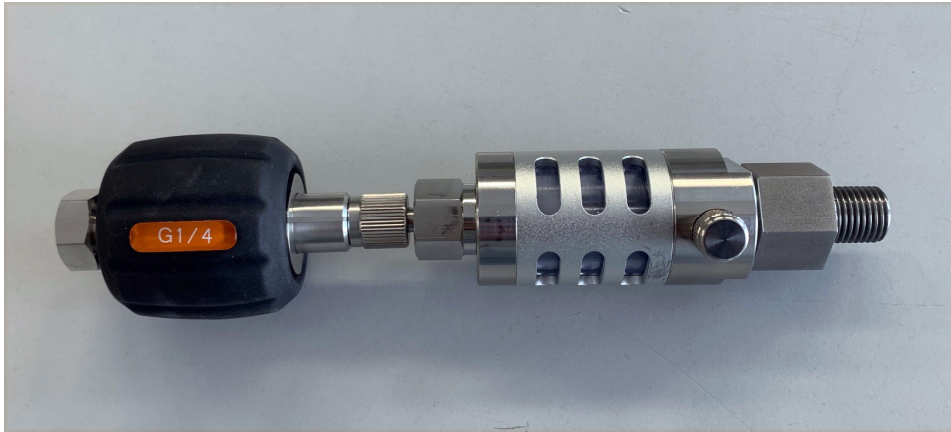

# EP-FF 70 Liquid Trap

The liquid trap EP-FF 70 protects your references and pressure generation effective against dirt and liquids.

- Pneumatic
- Up to 70 bar
- Bottom connection G1 / 4 "
- Quick connector (top) G1 / 4 "or G1 / 2"  
(Please specify when ordering)